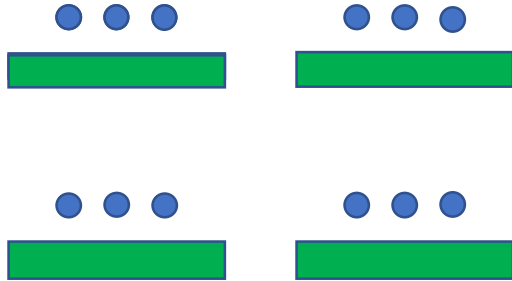

University Center Room Layouts

Classroom:

Lecture:

U – Shape:

Open Square:

Rounds of 8:

Please see [University Center Scheduling](#) for customized layouts for your event.

Key: ● = Chair ■ = Six Foot Table ● = Round Table